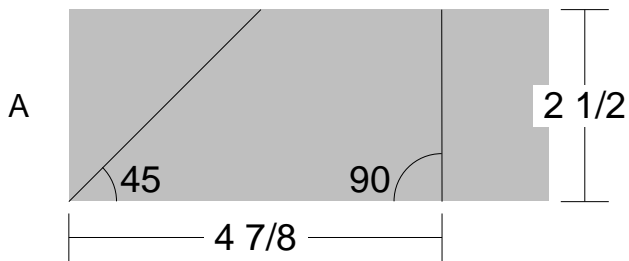

Star Struck
 Pattern for 8.00x8.00 block
 Key Block (31/100 actual size)

Cutting Diagrams

Patch Count