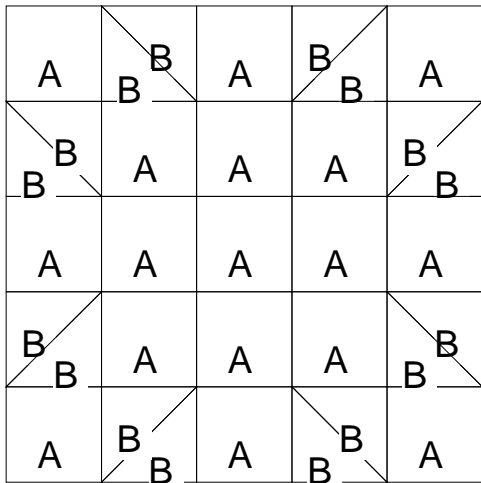

Sister's Choice  
 Pattern for 8.00x8.00 block  
 Key Block (31/100 actual size)

Cutting Diagrams

Patch Count