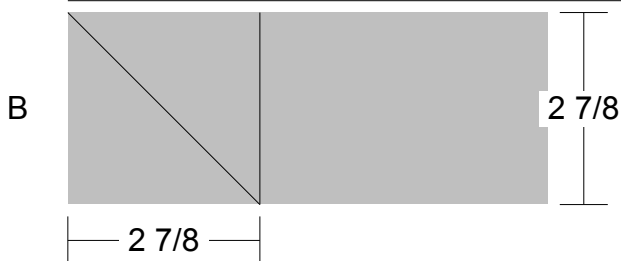

Monkey Wrench
Pattern for 8.00x8.00 block

A hónap blokkja 2005 június

Cutting Diagrams
seam allowance: 1/4

Patch Count

D

2 patches

2 patches