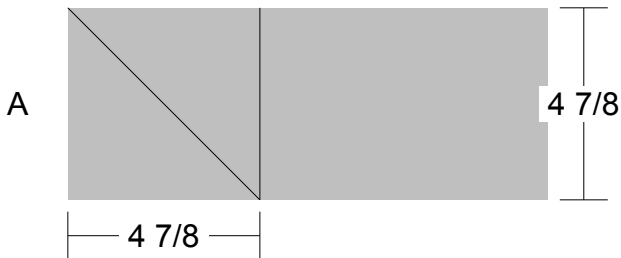

Monkey Wrench
Pattern for 8.00x8.00 block

A hónap blokkja 2005 június

Cutting Diagrams
seam allowance: 1/4

Patch Count

D

2 patches

2 patches