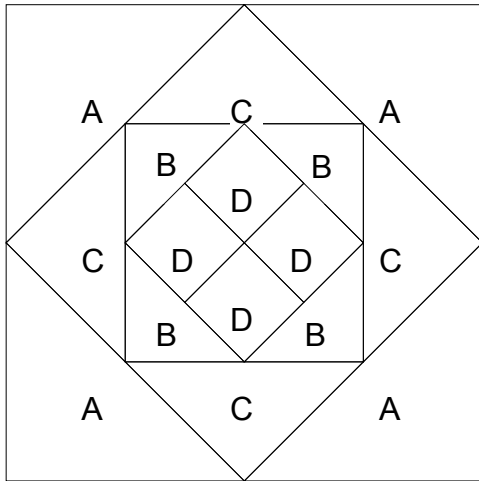

Monkey Wrench
Pattern for 8.00x8.00 block

A hónap blokkja 2005 június

Cutting Diagrams
seam allowance: 1/4

Patch Count

D

2 patches

2 patches