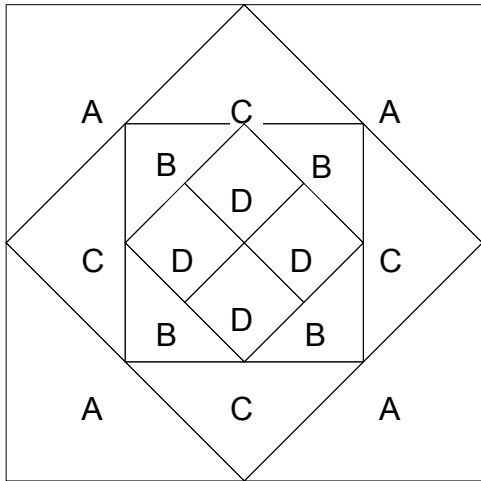

Monkey Wrench
Pattern for 8.00x8.00 block

A hónap blokkja 2005 június

Cutting Diagrams
seam allowance: 1/4

Patch Count

D

2 patches

2 patches