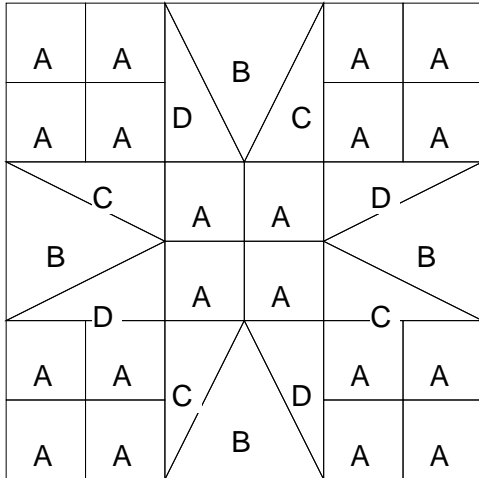

# Garden Patch

Pattern for 8.00x8.00 block  
Key Block (31/100 actual size)

## Cutting Diagrams

## Patch Count

D

4 patches