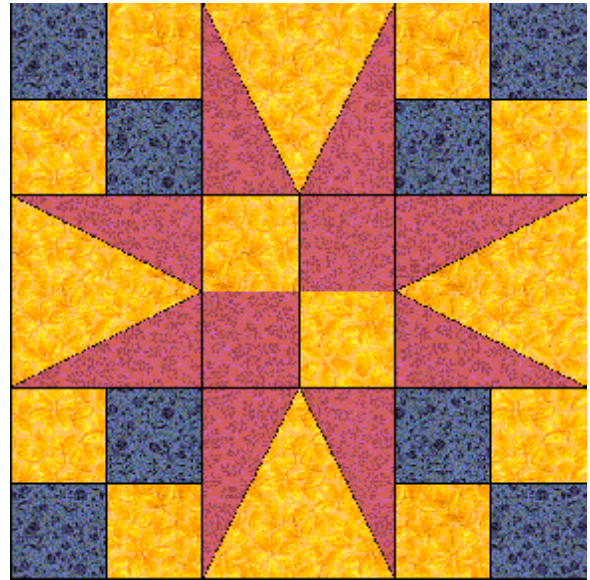

# Garden Patch

Pattern for 8.00x8.00 block  
Key Block (31/100 actual size)

## Cutting Diagrams