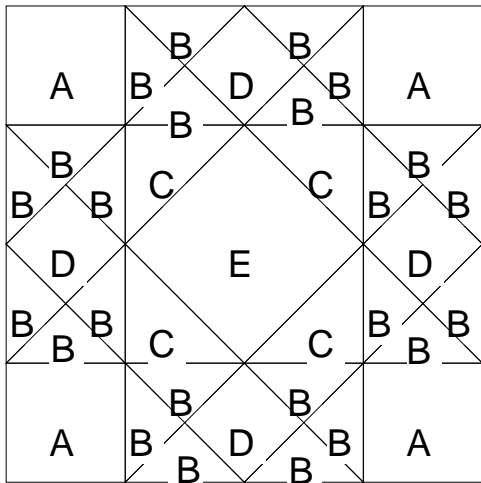

Girl's Favorite
Pattern for 8.00x8.00 block

Cutting Diagrams

Patch Count

4 patches

1 patch